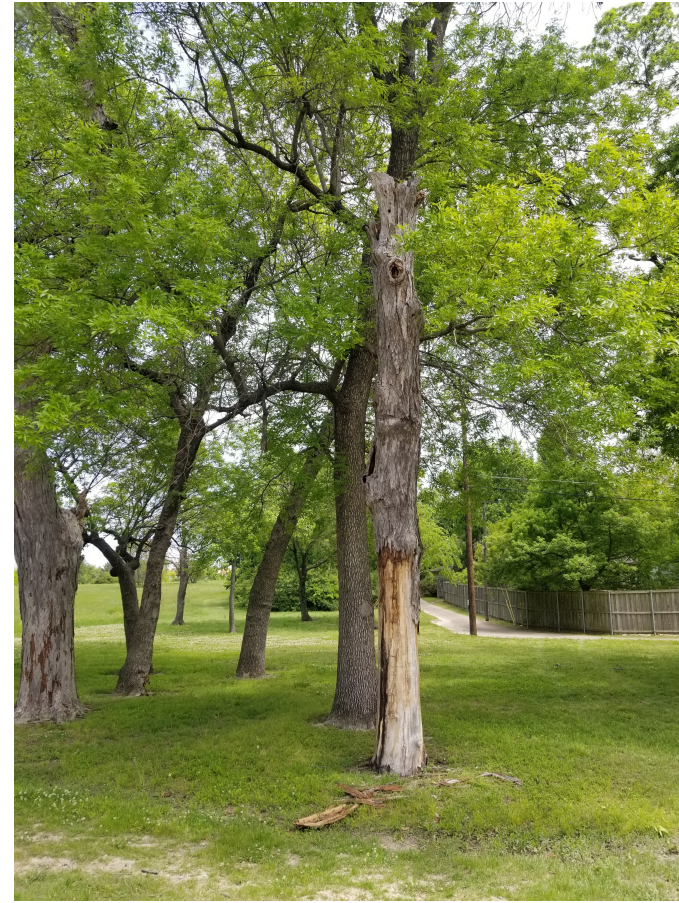

White Rock Lake
Tree Removals
Location (Scheduled Prior to
06/31/22)

Location of 2 large trees that have been scheduled for removal due to the current condition and their location to a high usage area.

STATEMENT FROM URBAN BIOLOGIST FOR REMOVALS:

While the trees in question certainly provide a wildlife benefit, the current condition of the trees present a safety issue to the general public utilizing the park. The trees have significant rotting wood & show signs of dropping larger limbs.

White Rock Lake
Tree Removals
Location (Scheduled Prior to
06/31/22)

Location of 2 large trees that have been scheduled for removal due to the current condition and their location to park roads.

STATEMENT FROM URBAN BIOLOGIST FOR REMOVALS:

While the trees in question certainly provide a wildlife benefit, the current condition of the trees present a safety issue to the general public utilizing the park. The trees have significant rotting wood & show signs of dropping larger limbs.