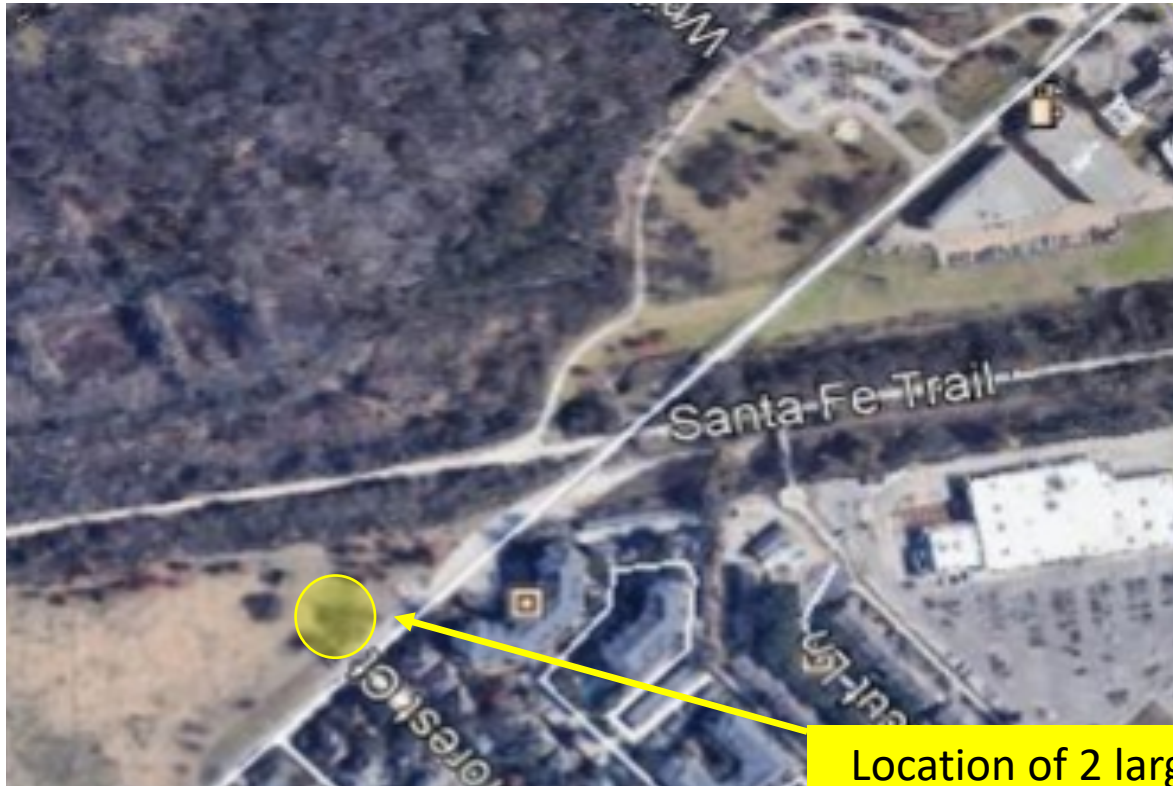

White Rock Lake
Tree Removals
Location (Scheduled Prior to
06/31/22)

Location of 2 large trees that have been scheduled for removal due to the current condition and their location to a high usage area.

White Rock Lake
Tree Removals
Location (Scheduled Prior to
06/31/22)

Location of 2 large trees that have been scheduled for removal due to the current condition and their location to park roads.

STATEMENT FROM URBAN BIOLOGIST FOR REMOVALS: