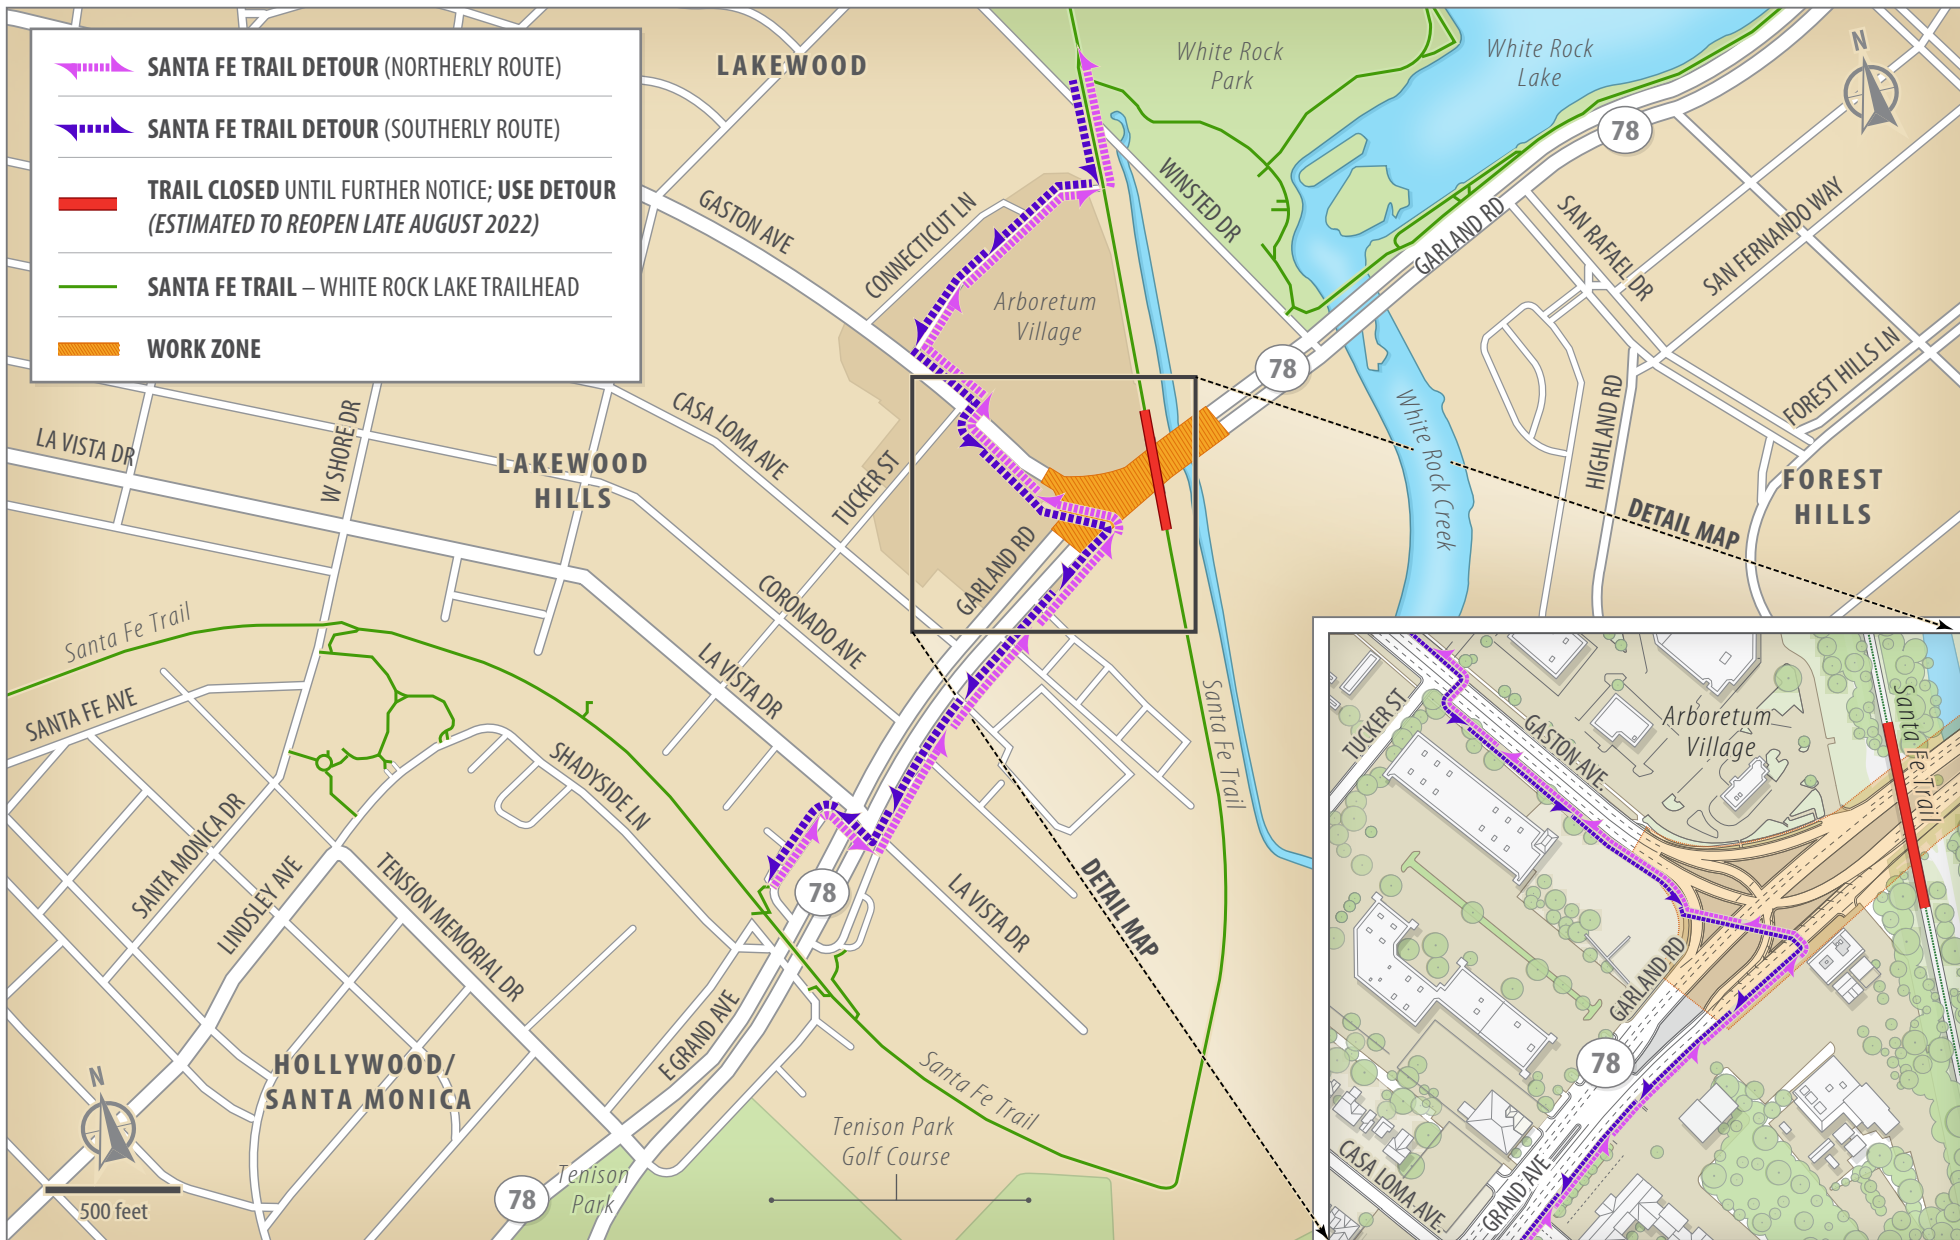

DETOUR ROUTE FOR SANTA FE TRAIL (STARTING APRIL 28, 2022)

SOURCE: Texas Department of Transportation.

DEAN HOLLINGSWORTH / TXDOT Information Specialist